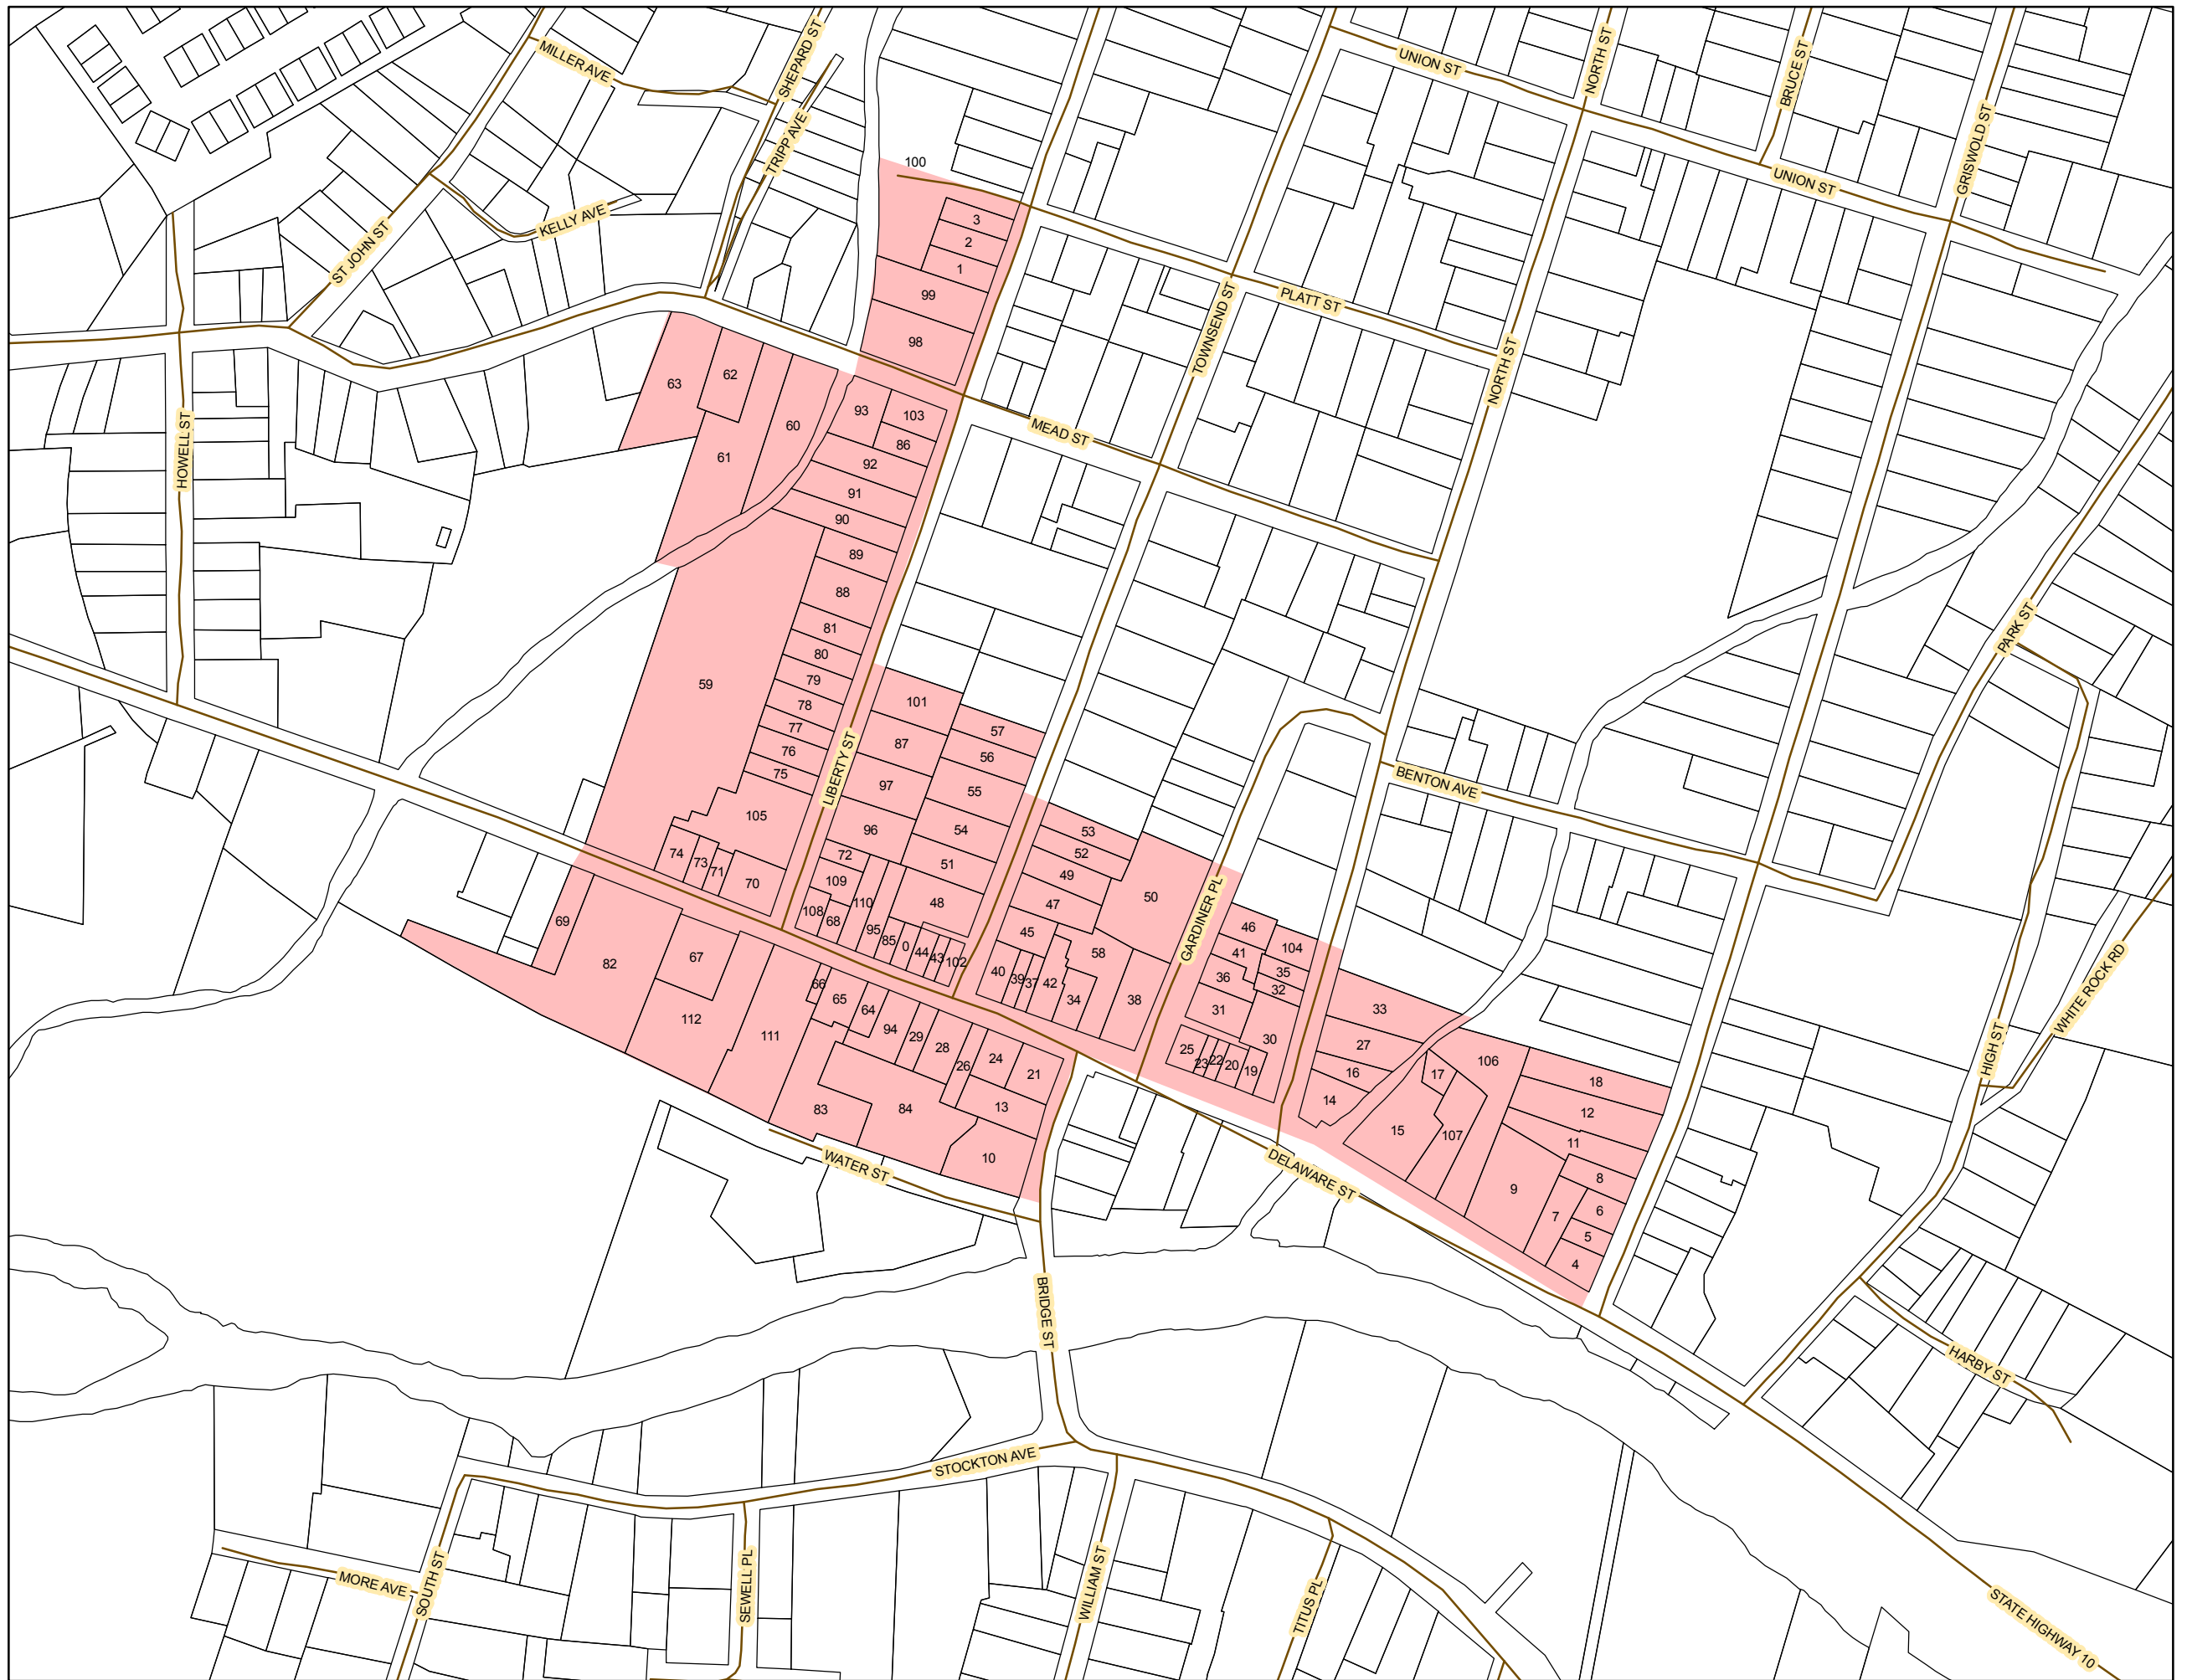

Repetitive Loss Area
Village of Walton
Delaware County, NY
February 2015

Legend

-  Roadways
-  Village of Walton
-  Town of Walton
-  Repetitive Loss Area

Scale

Creation Date: February 12, 2015
File Location: I:\Project\DELAWARE\WALTON\
CRS Mapping\Village\Repetitive
Loss Area.mxd
Produced by the Delaware County
Planning Department GIS